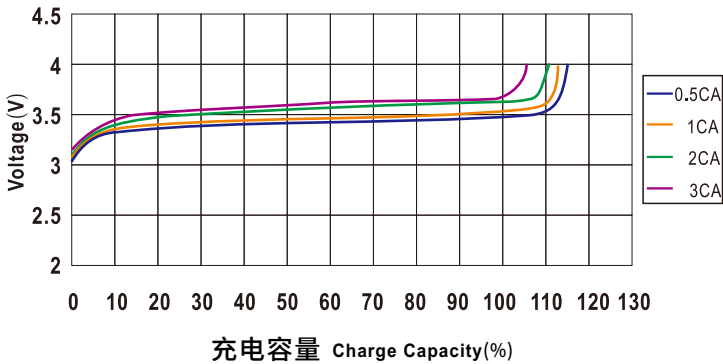

常温下LYP类电池的充电特性曲线

Charge characteristic curve of LYP type battery under normal temperature